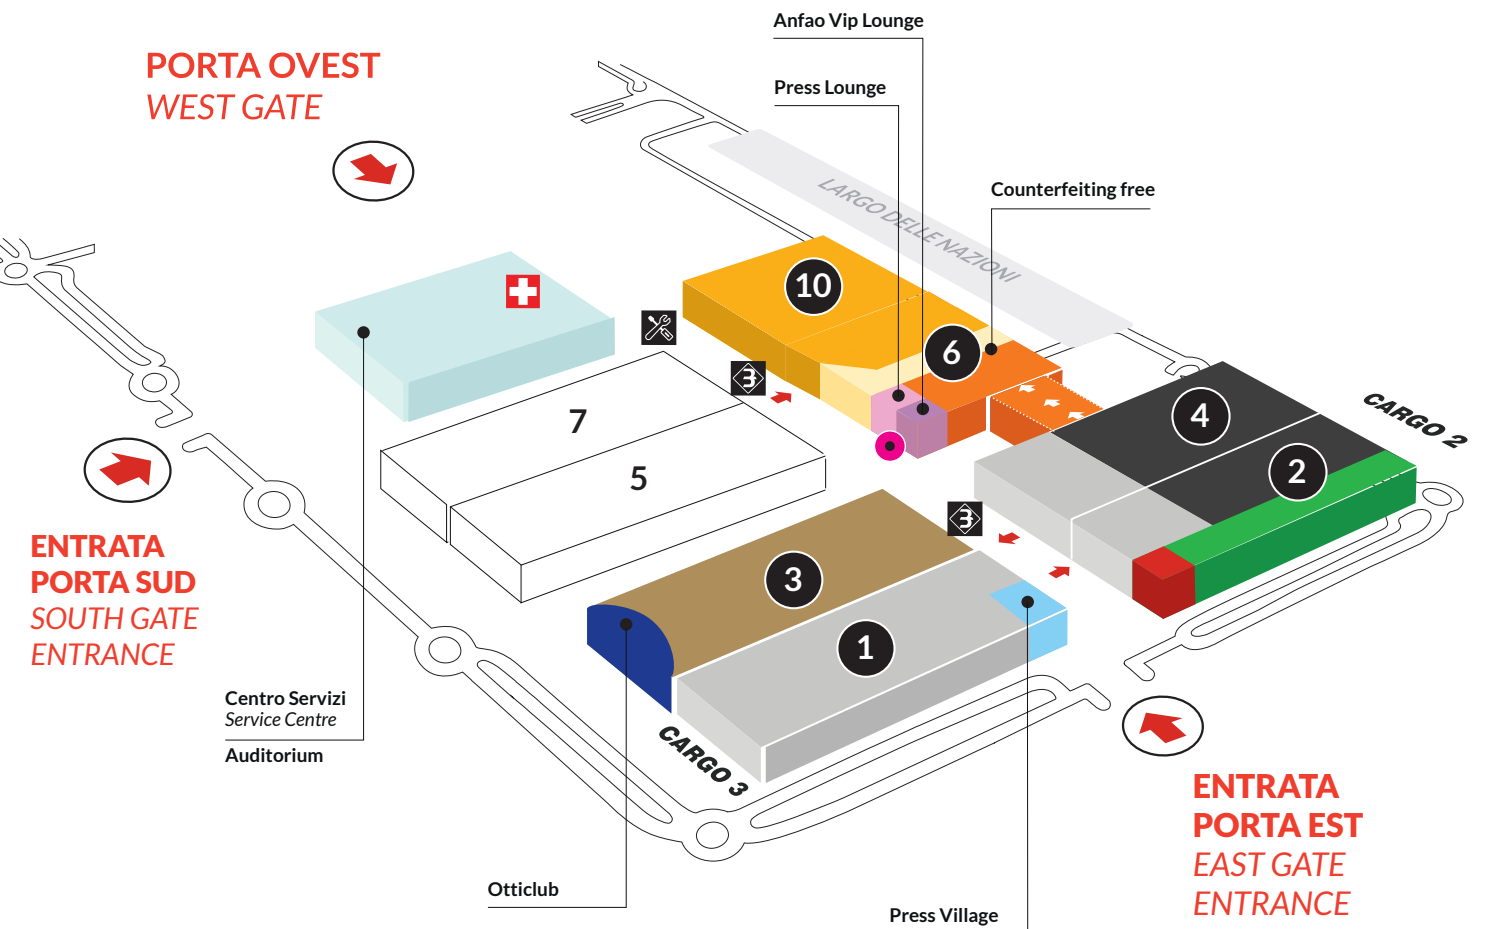

## / Official map

### PADIGLIONI / Pavilions

- 1 2 4 FASHION DISTRICT
- 2 4 DESIGN TECH
- 2 4 DESIGN
- 2 ACADEMY
- 2 START UP
- 3 LENSES
- 6 MIDO TECH
- 6 10 FAIR EAST

### SERVIZI / Services

- MIDO OFFICES
- 1 PRESS VILLAGE
- 3 OTTICLUB
- 6 PRESS LOUNGE
- 6 ANFAO VIP LOUNGE

### ORARI

/ Opening hours

sabato, domenica 9:00 - 19:00

lunedì 9:00 - 18:00

Saturday, Sunday 9:00 - 19:00

Monday 9:00 - 18:00

**METROPOLITANA**  
UNDERGROUND

**STAZIONE TRENI**  
TRAIN STATION